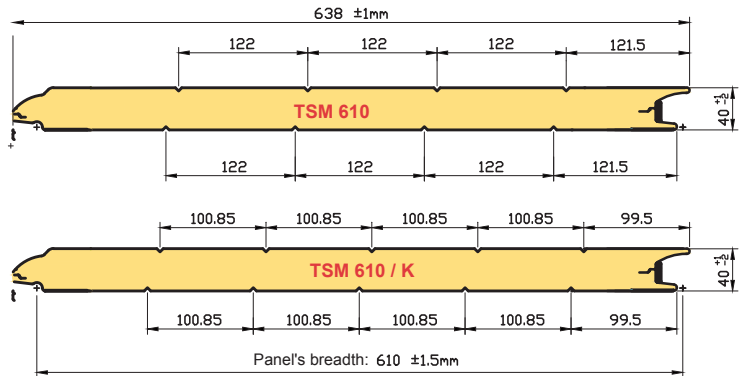

# TECSEDO® SAFE Micro

Panel Weight:		
ST WG	P25 & P5	5.70 Kg/m
POLY	POLY 25	6.20 Kg/m
WG SM	PVC 140	5.75 Kg/m
WG SM	P45 & P35 SAND	6.00 Kg/m
Weight Tolerance		±5%
Ridges (Standard)		122 mm
Ridges (K Version)		101 mm
$\lambda$	$\frac{mW}{m^{\circ}C}$	<0.022
K	$\frac{Watt}{m^{\circ}C}$	0.50
I (ISO 717)		25
Soundproof Index (dB)		

610 mm

40 mm

Panel weight is for indication purposes only. Due to the typical tolerances getted during the several steps of the panels components manufacturing process, variations in the final weight of the panel can be found. For this reason and in accordance with the industrial "Best Practices", Tecsedo recommends to weigh the panels before using them for each door assembly, in order to choose the most suitable springs.